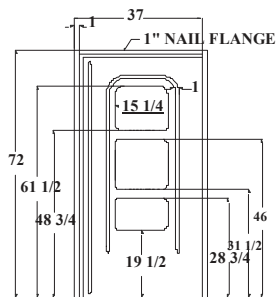

NUEVO 36

3-piece corner shower • Douche de coin 3 pièces

AVAILABLE SYSTEMS SYSTÈMES DISPONIBLES

- Pre-plumbed body jets
  Robinetterie et jets de corps
- 24" hand set | Douche à main
  sur rail de 24 pouces
- Diverter valve w/thermostatic &
  pressure balance valve
  Valve déviateur et valve thermo-
  statique à pression balancée
- Decorative plate & handle
  Plaque et poignée décoratives
- 4 body jets | 4 jets de corps

3-piece "belly"
corner shower
Douche de coin
"belly" 3 pièces

OPTIONS

- Drain

Height | Hauteur
77 1/2" • 1969 mm

Dimensions
36" X 36"
914 mm X 914 mm

Fits these shower doors:

Portes de douche

compatibles :

Series / Séries : 2026A, 9620

*Shown with model 2026A clear-brushed nickel /
La porte illustrée est la 2026A claire-nickel brossé

Standard colours are: white, bone and biscuit.
Couleurs standards : blanc, os et biscuit.

CATALOGUE BATHROOMREPAIRS.CA