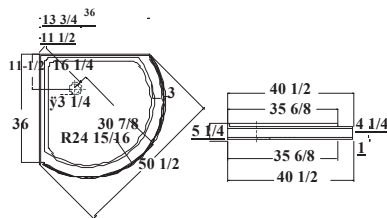

3-piece "belly"
corner shower
Douche de coin
"belly" 3 pièces