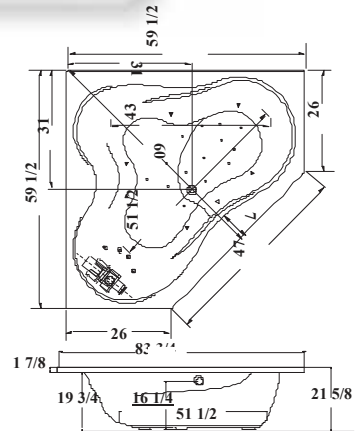

Standard colours are: white, bone and biscuit.

Couleurs standards : blanc, os et biscuit.