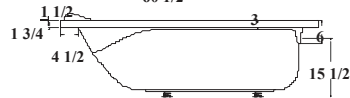

Standard colours are: white, bone and biscuit.
Couleurs standards : blanc, os et biscuit.