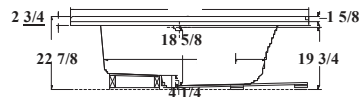

Standard colours are: white, bone and biscuit.

Couleurs standards : blanc, os et biscuit.

CATALOGUE BATHROOMREPAIRS.CA