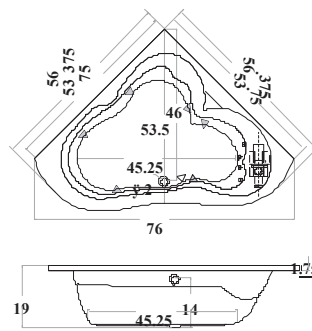

Capacity | Capacité

57 US gallon • 216 litres

*Pump and/or blower can only be located on right hand side only
La pompe et/ou le souffleur peuvent être installés seulement à droite.

Standard colours are: white, bone and biscuit.
Couleurs standards : blanc, os et biscuit.