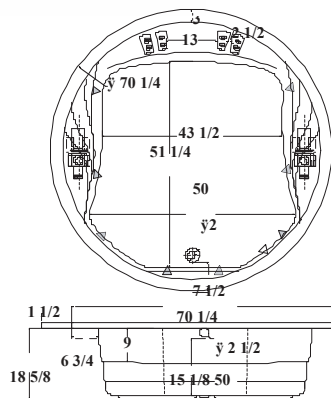

OPTIONS

- Chromotherapy | Chromothérapie
- Trim kits | Ensembles de finition

Dimensions

72" X 72" X 22"

1829 mm X 1829 mm X 559 mm

Capacity | Capacité

110 US gallon • 416 litres

Standard colours are: white and biscuit.