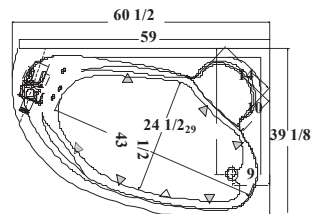

Standard colours are: white, bone and biscuit.
Couleurs standards : blanc, os et biscuit.