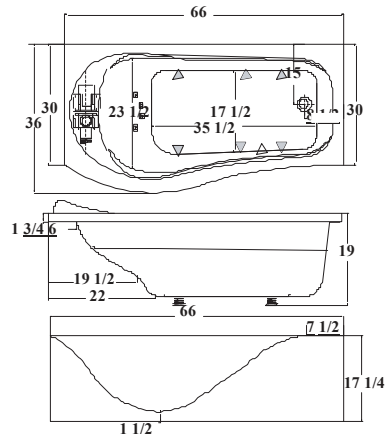

Standard colours are: white, bone and biscuit.
Couleurs standards : blanc, os et biscuit.