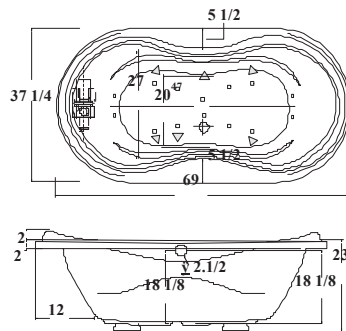

OPTIONS

- Chromotherapy | Chromothérapie
- Pillow | Coussin
- Trim kits | Ensembles de finition

Dimensions

69" X 37" X 23"
1753 mm X 940 mm X 584 mm

Capacity | Capacité

61 US gallon • 231 litres

Standard colours are: white, bone and biscuit.
Couleurs standards : blanc, os et biscuit.