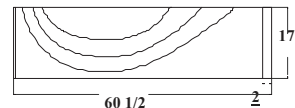

Standard colours are: white, bone and biscuit.
Couleurs standards : blanc, os et biscuit.