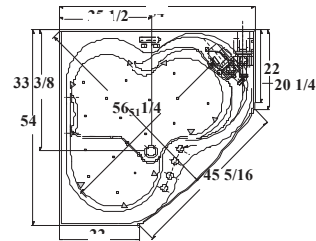

Standard colours are: white, bone and biscuit.

Couleurs standards : blanc, os et biscuit.

CATALOGUE BATHROOMREPAIRS.CA