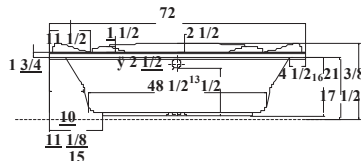

Standard colours are: white, bone and biscuit.
Couleurs standards : blanc, os et biscuit.