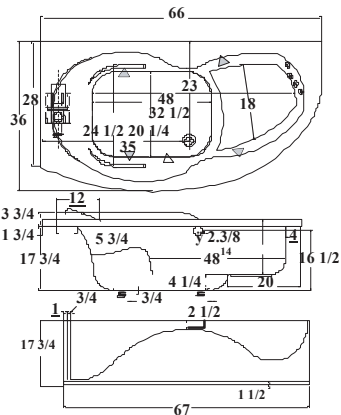

Standard colours are: white, bone and biscuit.
Couleurs standards : blanc, os et biscuit.

CATALOGUE BATHROOMREPAIRS.CA