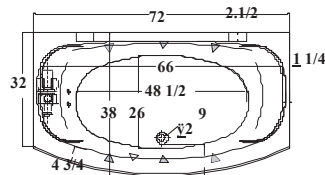

Standard colours are: white, bone and biscuit.
Couleurs standards : blanc, os et biscuit.